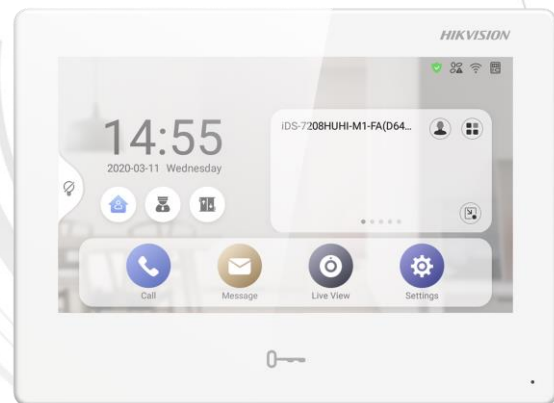

DS-KH9310-WTE1 Video Intercom Network Indoor Station

- 7-inch colorful touch screen with resolution 1024 × 600
- Supports Android app installation
- Open platform for the third-party software integration
- Video intercom & live view on mobile phone all-day
- Built-in Hik-Connect for all-in-one management
- Wireless intrusion panel for on-site management
- Receives 7 seconds of video verification from alarm systems

▪ Specification

System parameters	
Operating system	Embedded Android operation system
ROM	4 GB
RAM	1 GB
CPU	Embedded processor
Display parameters	
Screen size	7-inch
Operation method	Capacitive touch screen
Type	Colorful TFT
Resolution	1024 × 600
Video parameters	
Lens	/
Resolution	/
FOV	/
WDR	/
Video compression standard	/
Focal length	/
Audio parameters	
Audio compression standard	G.711 U, G.711 A
Audio input	Built-in omnidirectional microphone
Audio output	Built-in loudspeaker
Audio compression bitrate	64 Kbps
Audio quality	Noise suppression and echo cancellation
Volume adjustment	Adjustable
Capacity	
Event capacity	200
Notice capacity	16
Linked indoor station capacity	5
Network parameters	
Communication protocol	TCP/IP, SIP, RTSP
Wired network	Support
Wi-Fi standard	Wi-Fi 802.11 b/g/n
Bluetooth version	/
3G/4G standard	/
Zigbee	/
Device interfaces	
Alarm input	8
Network interface	1 RJ-45 10/100 Mbps self-adaptive
TAMPER	/
RS-485	1
USB	For debug only
TF card	Reserved
Alarm output	2
Power interface	1