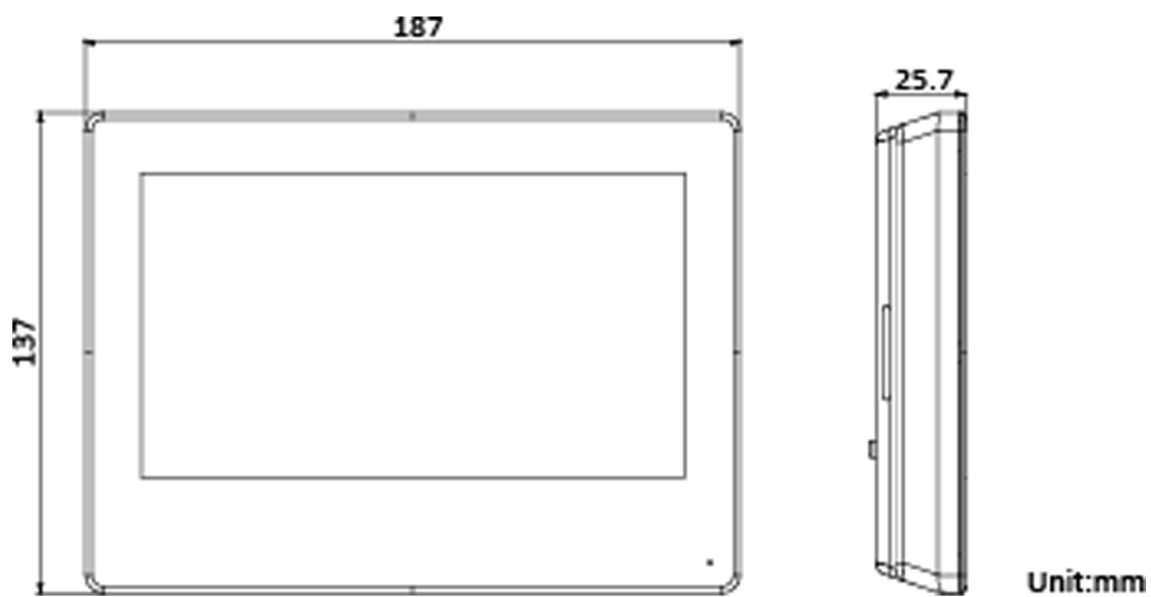

▪ Dimension