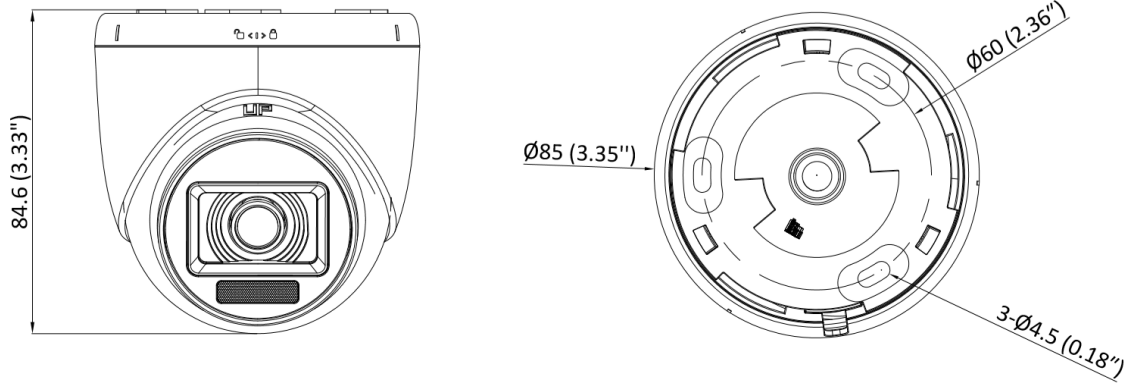

## DS-2CE76D0T-EXLPF 2 MP Dual-Light Indoor Fixed Turret Camera

- High quality imaging with 2 MP, 1920 × 1080 resolution
- Fixed focal lens, 2.8 and 3.6 mm optional
- Up to 20 m IR distance for bright night imaging
- Up to 20 m white light distance for bright night imaging
- One port for 4 switchable signals (TVI/AHD/CVI/CVBS)

## ▪ Specification

Camera	
Image Sensor	2 MP CMOS
Max. Resolution	1920 (H) × 1080 (V)
Min. Illumination	0.02 Lux @ (F2.2, AGC ON), 0 Lux with IR
Shutter Time	PAL: 1/25 s to 1/50,000 s; NTSC: 1/30 s to 1/50,000 s
Day & Night	ICR
Angle Adjustment	Pan: 0 to 360°, Tilt: 0 to 75°, Rotate: 0 to 360°
Signal System	PAL/NTSC
Lens	
Lens Type	Fixed focal lens, 2.8 and 3.6 mm optional
Focal Length & FOV	2.8 mm, horizontal FOV: 97°, vertical FOV: 54°, diagonal FOV: 113° 3.6 mm, horizontal FOV: 77°, vertical FOV: 43°, diagonal FOV: 90°
Lens Mount	M12
Illuminator	
Supplement Light Type	White Light, IR
Supplement Light Range	IR : Up to 20 m White Light : Up to 20 m
Image	
Image Parameters Switch	STD/HIGH-SAT/HIGHLIGHT
Image Settings	Brightness, Sharpness, Smart IR
Frame Rate	TVI: 1080p @ 30 fps, 1080p @ 25 fps AHD: 1080p @ 30 fps, 1080p @ 25 fps CVI: 1080p @ 30 fps, 1080p @ 25 fps CVBS: PAL/NTSC
Wide Dynamic Range (WDR)	Digital WDR
Image Enhancement	DWDR/BLC/HLC/Global
White Balance	Auto/Manual
AGC	Yes
Interface	
Video Output	Switchable TVI/AHD/CVI/CVBS
General	
Material	Plastic
Dimension	Ø85 mm × 84.6 mm (3.35" × 3.33")
Weight	Max. 150 g (0.33 lb.)
Operating Condition	-40 °C to 60 °C (-40 °F to 140 °F). Humidity: 90% or less (non-condensation)
Communication	HIKVISION-C
Language	English
Power Supply	12 VDC ± 25%, Max. 3.5 W *You are recommended to use one power adapter to supply the power for one camera.

## ▪ Available Model

DS-2CE76D0T-EXLPF

▪ **Dimension**

Unit: mm (inch)

▪ **Accessory**

▪ **Optional**

DS-1272ZJ-110-TRS Wall mount	DS-1275ZJ-SUS Vertical pole mount	DS-1276ZJ-SUS Corner mount	DS-1280ZJ-XS Junction box	DS-2280ZJ Wall mount
				