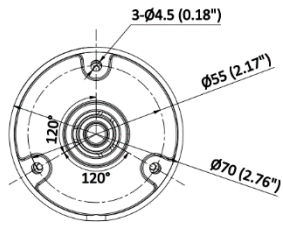

DS-2CE16D0T-EXLPF 2 MP Dual-Light Fixed Mini Bullet Camera

- High quality imaging with 2 MP, 1920 × 1080 resolution
- Fixed focal lens, 2.8 and 3.6 mm optional
- Up to 20 m IR distance for bright night imaging
- Up to 20 m white light distance for bright night imaging
- One port for 4 switchable signals (TVI/AHD/CVI/CVBS)
- Water and dust resistant (IP67)

▪ Specification

Camera	
Image Sensor	2 MP CMOS
Max. Resolution	1920 (H) × 1080 (V)
Min. Illumination	0.02 Lux @ (F2.2, AGC ON), 0 Lux with IR
Shutter Time	PAL: 1/25 s to 1/50,000 s; NTSC: 1/30 s to 1/50,000 s
Day & Night	ICR
Angle Adjustment	Pan: 0 to 360°, Tilt: 0 to 90°, Rotate: 0 to 360°
Signal System	PAL/NTSC
Lens	
Lens Type	Fixed focal lens, 2.8 and 3.6 mm optional
Focal Length & FOV	2.8 mm, horizontal FOV: 97°, vertical FOV: 54°, diagonal FOV: 113° 3.6 mm, horizontal FOV: 77°, vertical FOV: 43°, diagonal FOV: 90°
Lens Mount	M12
Illuminator	
Supplement Light Type	White Light, IR
Supplement Light Range	IR : Up to 20 m White Light : Up to 20 m
Image	
Image Parameters Switch	STD/HIGH-SAT/HIGHLIGHT
Image Settings	Brightness, Sharpness, Smart IR
Frame Rate	TVI: 1080p @ 30 fps, 1080p @ 25 fps AHD: 1080p @ 30 fps, 1080p @ 25 fps CVI: 1080p @ 30 fps, 1080p @ 25 fps CVBS: PAL/NTSC
Wide Dynamic Range (WDR)	Digital WDR
Image Enhancement	DWDR/BLC/HLC/Global
White Balance	Auto/Manual
AGC	Yes
Interface	
Video Output	Switchable TVI/AHD/CVI/CVBS
General	
Material	Plastic
Dimension	∅70 mm × 138.8 mm (∅2.76" × 5.46")
Weight	Max. 150 g (0.33 lb.)
Operating Condition	-40 °C to 60 °C (-40 °F to 140 °F). Humidity: 90% or less (non-condensation)
Communication	HIKVISION-C
Language	English
Power Supply	12 VDC ± 25%, Max. 3.2 W *You are recommended to use one power adapter to supply the power for one camera.
Approval	
Protection	IP67

▪ **Available Model**

DS-2CE16D0T-EXLPF(2.8mm)

DS-2CE16D0T-EXLPF(3.6mm)

▪ **Dimension**

Unit: mm (inch)

▪ **Accessory**

▪ **Optional**

DS-2280ZJ Wall Mount	DS-1280ZJ-XS Junction Box
	
	