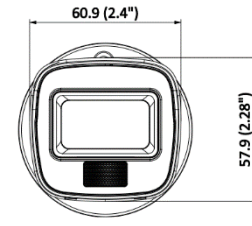

DS-2CE16D0T-EXLPF 2 MP Dual-Light Fixed Mini Bullet Camera

- High quality imaging with 2 MP, 1920 × 1080 resolution
- Fixed focal lens, 2.8 and 3.6 mm optional
- Up to 20 m IR distance for bright night imaging
- Up to 20 m white light distance for bright night imaging
- One port for 4 switchable signals (TVI/AHD/CVI/CVBS)
- Water and dust resistant (IP67)

▪ Specification

Camera	
Image Sensor	2 MP CMOS
Max. Resolution	1920 (H) × 1080 (V)
Min. Illumination	0.02 Lux @ (F2.2, AGC ON), 0 Lux with IR
Shutter Time	PAL: 1/25 s to 1/50,000 s; NTSC: 1/30 s to 1/50,000 s
Day & Night	ICR
Angle Adjustment	Pan: 0 to 360°, Tilt: 0 to 90°, Rotate: 0 to 360°
Signal System	PAL/NTSC
Lens	
Lens Type	Fixed focal lens, 2.8 and 3.6 mm optional
Focal Length & FOV	2.8 mm, horizontal FOV: 97°, vertical FOV: 54°, diagonal FOV: 113° 3.6 mm, horizontal FOV: 77°, vertical FOV: 43°, diagonal FOV: 90°
Lens Mount	M12
Illuminator	
Supplement Light Type	White Light, IR
Supplement Light Range	IR : Up to 20 m White Light : Up to 20 m
Image	
Image Parameters Switch	STD/HIGH-SAT/HIGHLIGHT
Image Settings	Brightness, Sharpness, Smart IR
Frame Rate	TVI: 1080p @ 30 fps, 1080p @ 25 fps AHD: 1080p @ 30 fps, 1080p @ 25 fps CVI: 1080p @ 30 fps, 1080p @ 25 fps CVBS: PAL/NTSC
Wide Dynamic Range (WDR)	Digital WDR
Image Enhancement	DWDR/BLC/HLC/Global
White Balance	Auto/Manual
AGC	Yes
Interface	
Video Output	Switchable TVI/AHD/CVI/CVBS
General	
Material	Plastic
Dimension	∅70 mm × 138.8 mm (∅2.76" × 5.46")
Weight	Max. 150 g (0.33 lb.)
Operating Condition	-40 °C to 60 °C (-40 °F to 140 °F). Humidity: 90% or less (non-condensation)
Communication	HIKVISION-C
Language	English
Power Supply	12 VDC ± 25%, Max. 3.2 W *You are recommended to use one power adapter to supply the power for one camera.
Approval	
Protection	IP67

▪ **Available Model**

DS-2CE16D0T-EXLPF(2.8mm)

DS-2CE16D0T-EXLPF(3.6mm)

▪ **Dimension**

Unit: mm (inch)

▪ **Accessory**

▪ **Optional**

DS-2280ZJ Wall Mount	DS-1280ZJ-XS Junction Box
	
	