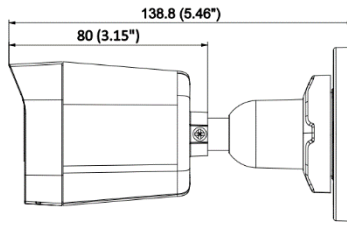

DS-2CE16D0T-EXLPF 2 MP Dual-Light Fixed Mini Bullet Camera

- High quality imaging with 2 MP, 1920 × 1080 resolution
- Fixed focal lens, 2.8 and 3.6 mm optional
- Up to 20 m IR distance for bright night imaging
- Up to 20 m white light distance for bright night imaging
- One port for 4 switchable signals (TVI/AHD/CVI/CVBS)
- Water and dust resistant (IP67)

▪ Specification

Camera	
Image Sensor	2 MP CMOS
Max. Resolution	1920 (H) × 1080 (V)
Min. Illumination	0.02 Lux @ (F2.2, AGC ON), 0 Lux with IR
Shutter Time	PAL: 1/25 s to 1/50,000 s; NTSC: 1/30 s to 1/50,000 s
Day & Night	ICR
Angle Adjustment	Pan: 0 to 360°, Tilt: 0 to 90°, Rotate: 0 to 360°
Signal System	PAL/NTSC
Lens	
Lens Type	Fixed focal lens, 2.8 and 3.6 mm optional
Focal Length & FOV	2.8 mm, horizontal FOV: 97°, vertical FOV: 54°, diagonal FOV: 113° 3.6 mm, horizontal FOV: 77°, vertical FOV: 43°, diagonal FOV: 90°
Lens Mount	M12
Illuminator	
Supplement Light Type	White Light, IR
Supplement Light Range	IR : Up to 20 m White Light : Up to 20 m
Image	
Image Parameters Switch	STD/HIGH-SAT/HIGHLIGHT
Image Settings	Brightness, Sharpness, Smart IR
Frame Rate	TVI: 1080p @ 30 fps, 1080p @ 25 fps AHD: 1080p @ 30 fps, 1080p @ 25 fps CVI: 1080p @ 30 fps, 1080p @ 25 fps CVBS: PAL/NTSC
Wide Dynamic Range (WDR)	Digital WDR
Image Enhancement	DWDR/BLC/HLC/Global
White Balance	Auto/Manual
AGC	Yes
Interface	
Video Output	Switchable TVI/AHD/CVI/CVBS
General	
Material	Plastic
Dimension	∅70 mm × 138.8 mm (∅2.76" × 5.46")
Weight	Max. 150 g (0.33 lb.)
Operating Condition	-40 °C to 60 °C (-40 °F to 140 °F). Humidity: 90% or less (non-condensation)
Communication	HIKVISION-C
Language	English
Power Supply	12 VDC ± 25%, Max. 3.2 W *You are recommended to use one power adapter to supply the power for one camera.
Approval	
Protection	IP67

▪ **Available Model**

DS-2CE16D0T-EXLPF(2.8mm)

DS-2CE16D0T-EXLPF(3.6mm)

▪ **Dimension**

Unit: mm (inch)

▪ **Accessory**

▪ **Optional**

DS-2280ZJ Wall Mount	DS-1280ZJ-XS Junction Box
	
	