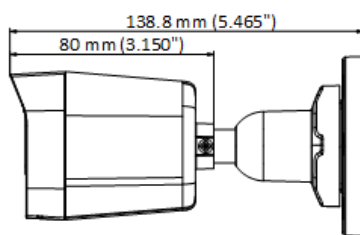

▪ Specification

Camera	
Image Sensor	2 MP CMOS
Max. Resolution	1920 (H) × 1080 (V)
Min. Illumination	0.01 Lux @ (F1.6, AGC ON), 0 Lux with IR
Shutter Time	PAL: 1/25 s to 1/50, 000 s; NTSC: 1/30 s to 1/50, 000 s
Day & Night	ICR
Angle Adjustment	Pan: 0 to 360°, Tilt: 0 to 180°, Rotation: 0 to 360°
Signal System	PAL/NTSC
Lens	
Lens Type	2.8 mm, 3.6 mm fixed focal lens
Focal Length & FOV	2.8 mm, horizontal FOV: 101°, vertical FOV: 56°, diagonal FOV: 118° 3.6 mm, horizontal FOV: 78°, vertical FOV: 42°, diagonal FOV: 92°
Lens Mount	M12
Illuminator	
Supplement Light Type	White Light, IR
Supplement Light Range	IR : Up to 25 m White Light : Up to 20 m
Image	
Image Settings	Brightness, Sharpness, Smart IR
Frame Rate	TVI: 1080P @ 30 fps, 1080P @ 25 fps AHD: 1080P @ 30 fps, 1080P @ 25 fps CVI: 1080P @ 30 fps, 1080P @ 25 fps CVBS: PAL/NTSC
Day/Night Mode	Auto/Color/BW (Black and White)
Wide Dynamic Range (WDR)	Digital WDR
Image Enhancement	DWDR/BLC/HLC/Global
White Balance	Auto/Manual
AGC	Yes
Interface	
Video Output	Switchable TVI/AHD/CVI/CVBS
General	
Material	Plastic
Dimension	138.8 mm × 60.9 mm × 57.9 mm (5.47" × 2.4" × 2.3")
Weight	Approx. 155 g (0.34 lb.)
Operating Condition	-40 °C to 60 °C (-40 °F to 140 °F), humidity: 90% or less (non-condensation)
Communication	HIKVISION-C
Language	English
Power Supply	12 VDC ± 25% *You are recommended to use one power adapter to supply the power for one camera.
Consumption	Max. 3.3 W
Approval	
Protection	IP67

▪ **Available Model**

DS-2CE16D0T-LPFS(2.8mm)

DS-2CE16D0T-LPFS(3.6mm)

▪ **Dimension**

▪ **Accessory**

▪ **Optional**

**DS-1280ZJ-XS
Junction Box**

Headquarters