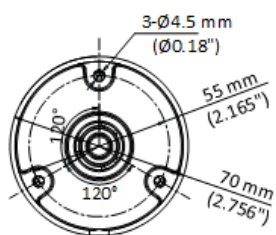

▪ Specification

Camera	
Image Sensor	2 MP CMOS
Max. Resolution	1920 (H) × 1080 (V)
Min. Illumination	0.01 Lux @ (F1.6, AGC ON), 0 Lux with IR
Shutter Time	PAL: 1/25 s to 1/50, 000 s; NTSC: 1/30 s to 1/50, 000 s
Day & Night	ICR
Angle Adjustment	Pan: 0 to 360°, Tilt: 0 to 180°, Rotation: 0 to 360°
Signal System	PAL/NTSC
Lens	
Lens Type	2.8 mm, 3.6 mm fixed focal lens
Focal Length & FOV	2.8 mm, horizontal FOV: 101°, vertical FOV: 56°, diagonal FOV: 118° 3.6 mm, horizontal FOV: 78°, vertical FOV: 42°, diagonal FOV: 92°
Lens Mount	M12
Illuminator	
Supplement Light Type	White Light, IR
Supplement Light Range	IR : Up to 25 m White Light : Up to 20 m
Image	
Image Settings	Brightness, Sharpness, Smart IR
Frame Rate	TVI: 1080P @ 30 fps, 1080P @ 25 fps AHD: 1080P @ 30 fps, 1080P @ 25 fps CVI: 1080P @ 30 fps, 1080P @ 25 fps CVBS: PAL/NTSC
Day/Night Mode	Auto/Color/BW (Black and White)
Wide Dynamic Range (WDR)	Digital WDR
Image Enhancement	DWDR/BLC/HLC/Global
White Balance	Auto/Manual
AGC	Yes
Interface	
Video Output	Switchable TVI/AHD/CVI/CVBS
General	
Material	Plastic
Dimension	138.8 mm × 60.9 mm × 57.9 mm (5.47" × 2.4" × 2.3")
Weight	Approx. 155 g (0.34 lb.)
Operating Condition	-40 °C to 60 °C (-40 °F to 140 °F), humidity: 90% or less (non-condensation)
Communication	HIKVISION-C
Language	English
Power Supply	12 VDC ± 25% *You are recommended to use one power adapter to supply the power for one camera.
Consumption	Max. 3.3 W
Approval	
Protection	IP67

▪ **Available Model**

DS-2CE16D0T-LPFS(2.8mm)

DS-2CE16D0T-LPFS(3.6mm)

▪ **Dimension**

▪ **Accessory**

▪ **Optional**

**DS-1280ZJ-XS
Junction Box**

Headquarters