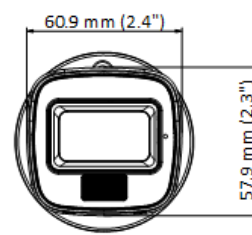

▪ Specification

Camera	
Image Sensor	2 MP CMOS
Max. Resolution	1920 (H) × 1080 (V)
Min. Illumination	0.01 Lux @ (F1.6, AGC ON), 0 Lux with IR
Shutter Time	PAL: 1/25 s to 1/50, 000 s; NTSC: 1/30 s to 1/50, 000 s
Day & Night	ICR
Angle Adjustment	Pan: 0 to 360°, Tilt: 0 to 180°, Rotation: 0 to 360°
Signal System	PAL/NTSC
Lens	
Lens Type	2.8 mm, 3.6 mm fixed focal lens
Focal Length & FOV	2.8 mm, horizontal FOV: 101°, vertical FOV: 56°, diagonal FOV: 118° 3.6 mm, horizontal FOV: 78°, vertical FOV: 42°, diagonal FOV: 92°
Lens Mount	M12
Illuminator	
Supplement Light Type	White Light, IR
Supplement Light Range	IR : Up to 25 m White Light : Up to 20 m
Image	
Image Settings	Brightness, Sharpness, Smart IR
Frame Rate	TVI: 1080P @ 30 fps, 1080P @ 25 fps AHD: 1080P @ 30 fps, 1080P @ 25 fps CVI: 1080P @ 30 fps, 1080P @ 25 fps CVBS: PAL/NTSC
Day/Night Mode	Auto/Color/BW (Black and White)
Wide Dynamic Range (WDR)	Digital WDR
Image Enhancement	DWDR/BLC/HLC/Global
White Balance	Auto/Manual
AGC	Yes
Interface	
Video Output	Switchable TVI/AHD/CVI/CVBS
General	
Material	Plastic
Dimension	138.8 mm × 60.9 mm × 57.9 mm (5.47" × 2.4" × 2.3")
Weight	Approx. 155 g (0.34 lb.)
Operating Condition	-40 °C to 60 °C (-40 °F to 140 °F), humidity: 90% or less (non-condensation)
Communication	HIKVISION-C
Language	English
Power Supply	12 VDC ± 25% *You are recommended to use one power adapter to supply the power for one camera.
Consumption	Max. 3.3 W
Approval	
Protection	IP67

▪ **Available Model**

DS-2CE16D0T-LPFS(2.8mm)

DS-2CE16D0T-LPFS(3.6mm)

▪ **Dimension**

▪ **Accessory**

▪ **Optional**

**DS-1280ZJ-XS
Junction Box**

Headquarters