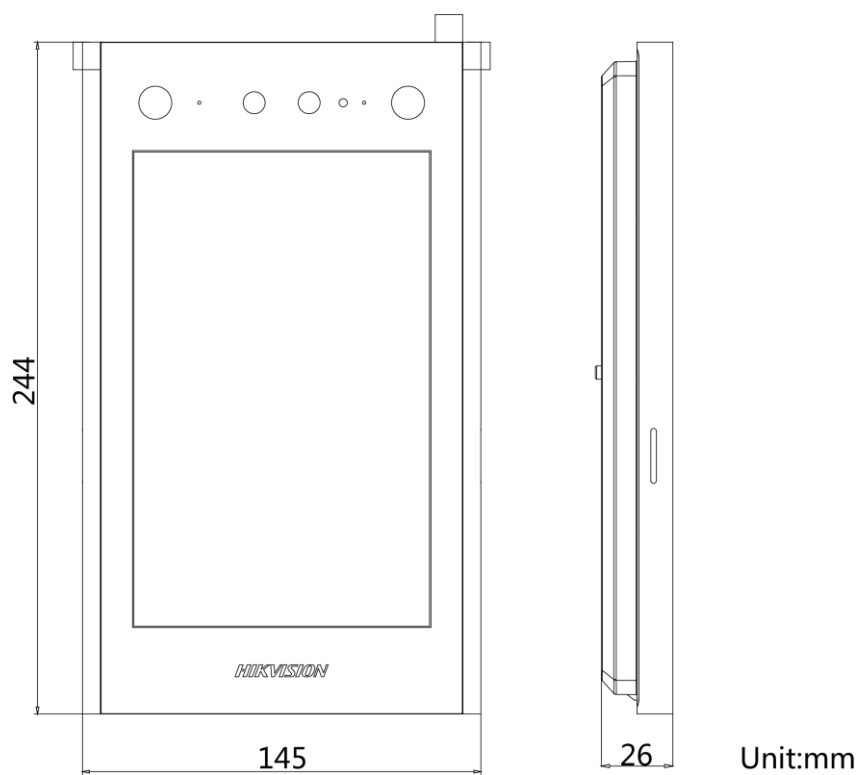

▪ Dimension

▪ Accessory

▪ Optional

DS-KAW50-1	DS-KAW50-1N